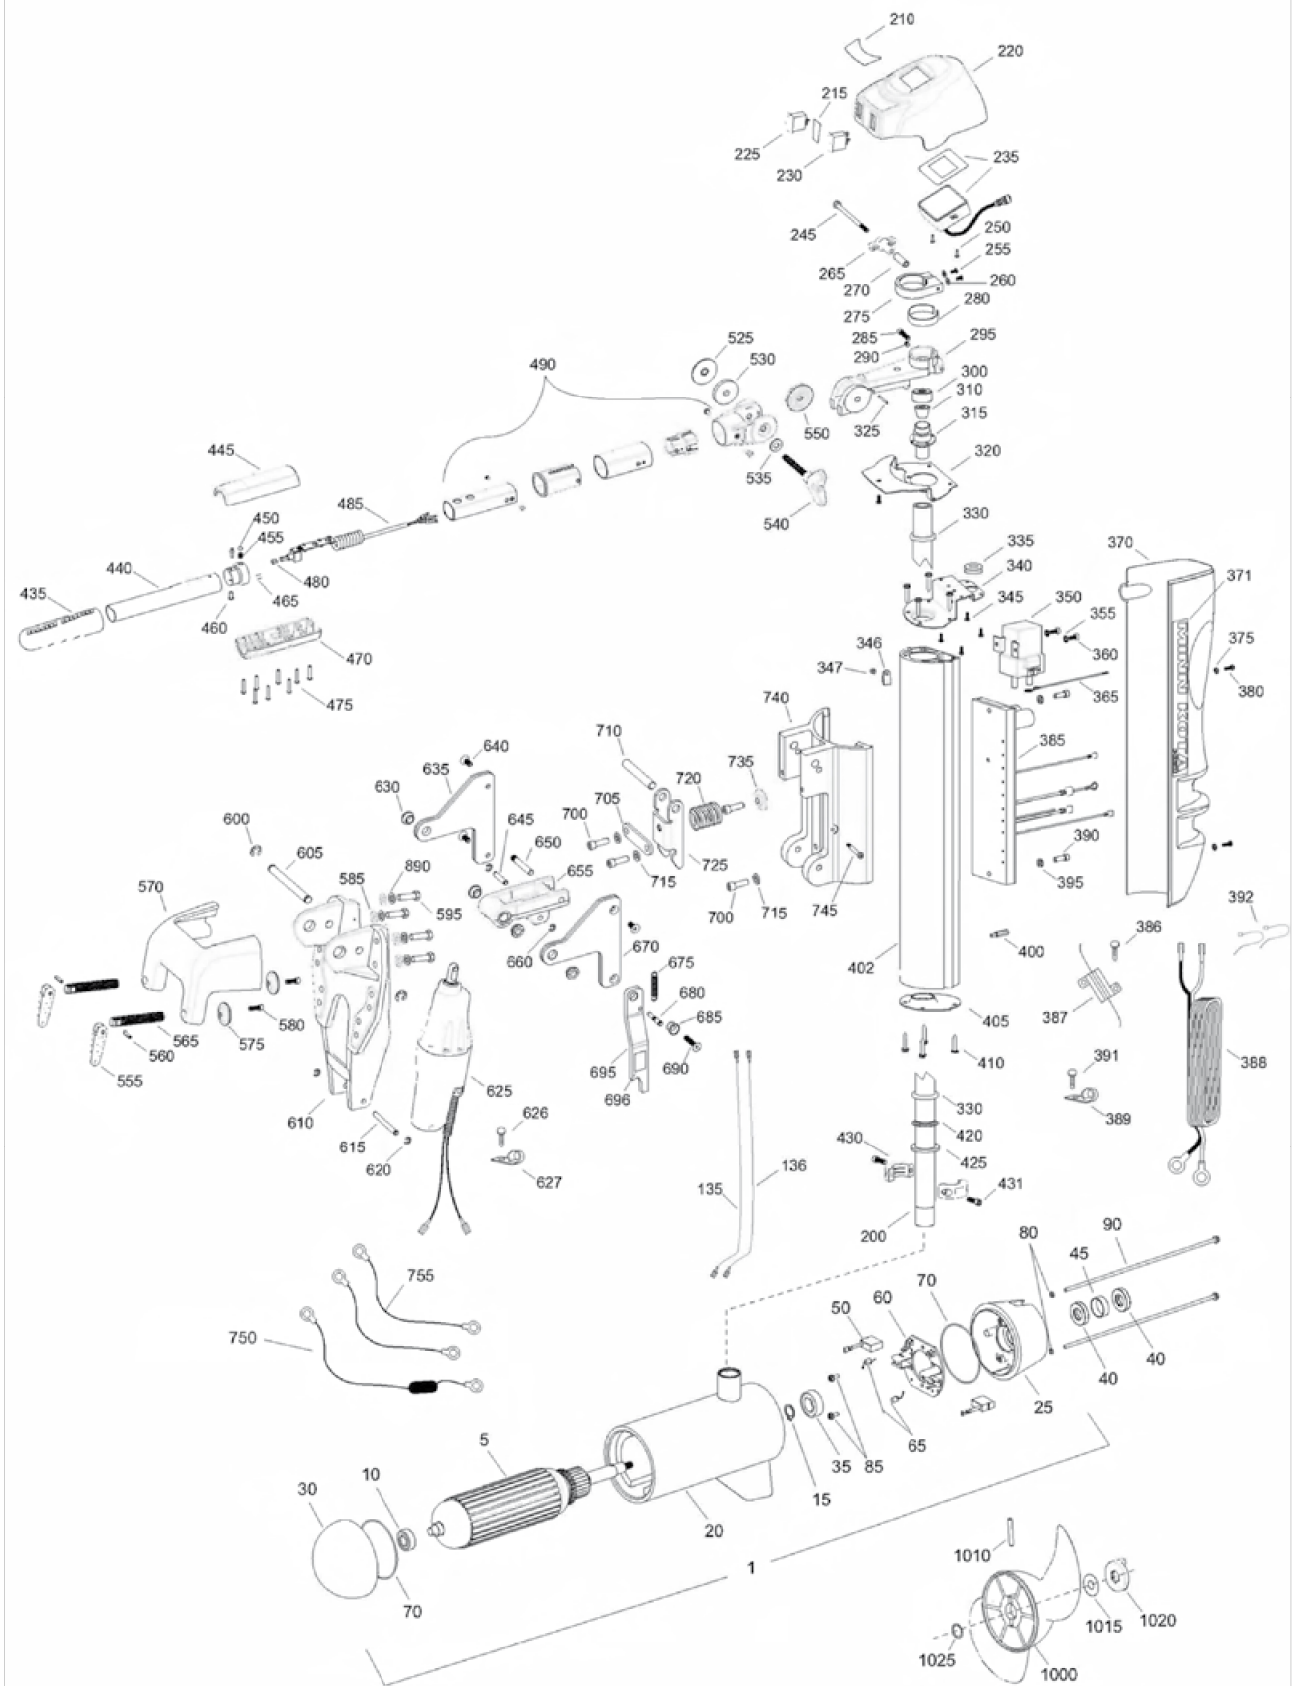

MINN KOTA®

E-DRIVE TILLER

MINN KOTA®

W W W . N A V I C O M . F R

MINN KOTA®

E-DRIVE TILLER

Aux É.-U., les pièces de rechange peuvent être commandées directement du département MINN KOTA Parts Dept., 121 Power Drive, P.O. Box 8129 Mankato, Minnesota 56002-8129. Au Canada, elles doivent l'être des Centres de réparation canadiens agréés compris sur la liste ci-jointe. Assurez-vous de fournir les numéros de modèle et série de votre moteur quand vous commandez des pièces. Veuillez utiliser les numéros de pièces corrects de la liste de pièces. Les pièces commandées du département de pièces de MINN KOTA peuvent être payées en argent liquide, par chèque personnel, carte de crédit DISCOVER, MasterCard ou VISA. Pour commander, composez le 1-800-227-6433 ou par télécopie le 1-800-227-4464 (É.-U.).